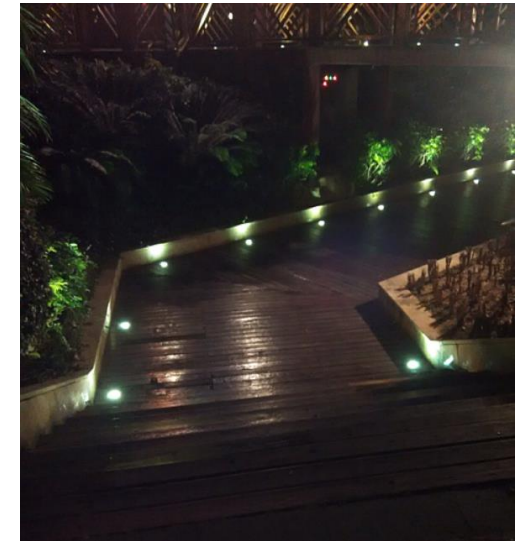

UL42 RECESSED INGROUND UP LIGHTS

PRODUCT DESCRIPTIONS

This UL42 recessed/inground light is made of stainless steel and fitted with one 2 watt CREE high power LEDs which provides up to 180 lumen.

It is designed to create a accent lighting for small object such as small plants, shrubs, stons etc. Completely waterproof, can also be used for underwater lighting.

FEATURES

- Stainless Steel
- No visible screws
- Low voltage 12V or 24V operate
- Intergrated high power LED
- Full colors / CCTs available
- Quick-Safety-Connect
- Waterproof IP68
- Maintenance free
- Ambient Temp.: -20 ~ +45°C
- RoHs and REACH compliant
- Average Life: 50.000Hrs
- Warranty: 3 Years

Model #	Finishing	LED	Color	Beam	Input	Power	Luminous	Cable
GL-UL42-2W	Stainless Steel	CREE	WW, NW, CW	15 / 30 / 45 / 60° Asymmetric 15x45°	12VAC or 12-24VDC	2W	180LM	1.5M 2x0.75mm ²

*WW=3000K, NW=4000K, CW=6500K